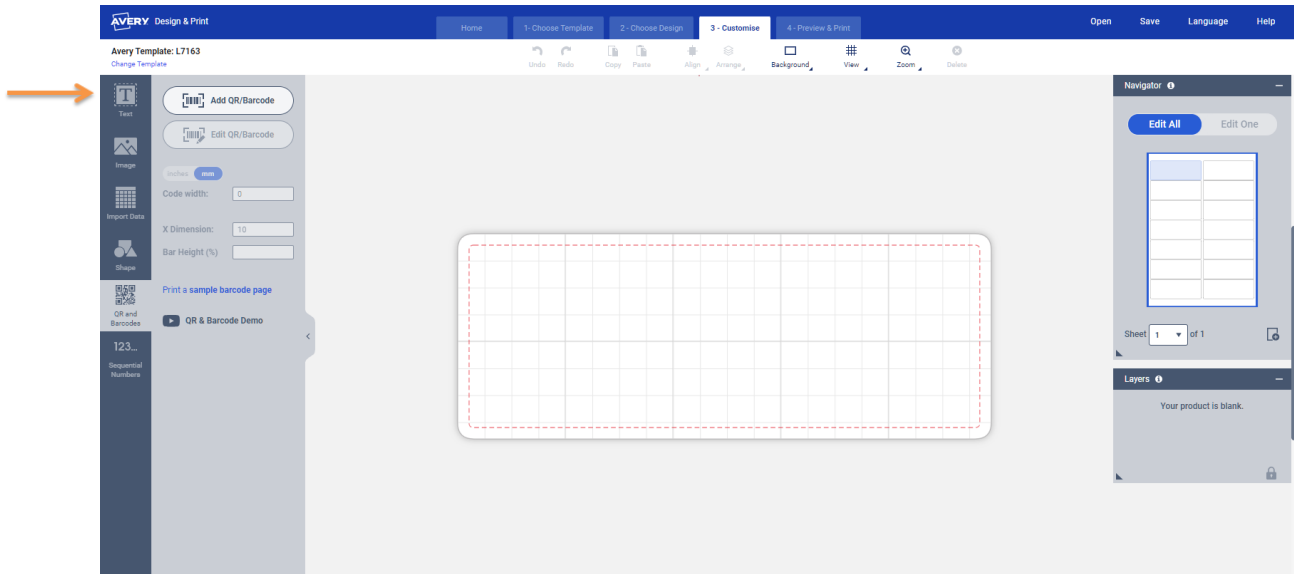

Avery Consumer Help

How to add a text box

Select "T" on the left hand side toolbar.

Add Text Box